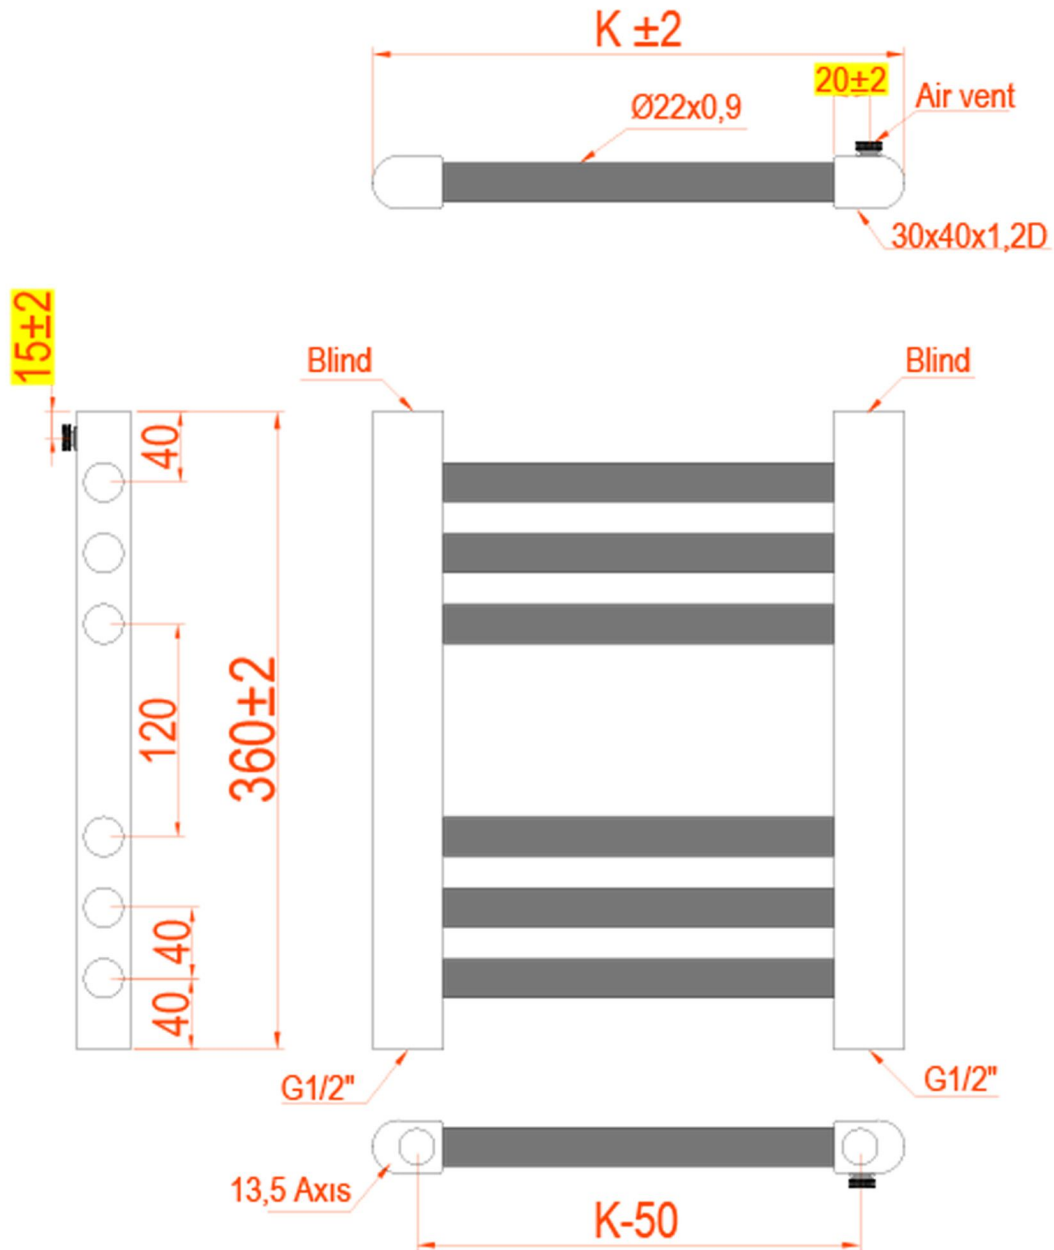

# Biava Multirail Hidden Vent HV 360mm. Height Technical Drawing

WIDTH $K \pm 2$	CONNECTION AXIS $K-50$
400mm	350mm
450mm	400mm
500mm	450mm
600mm	550mm
750mm	700mm